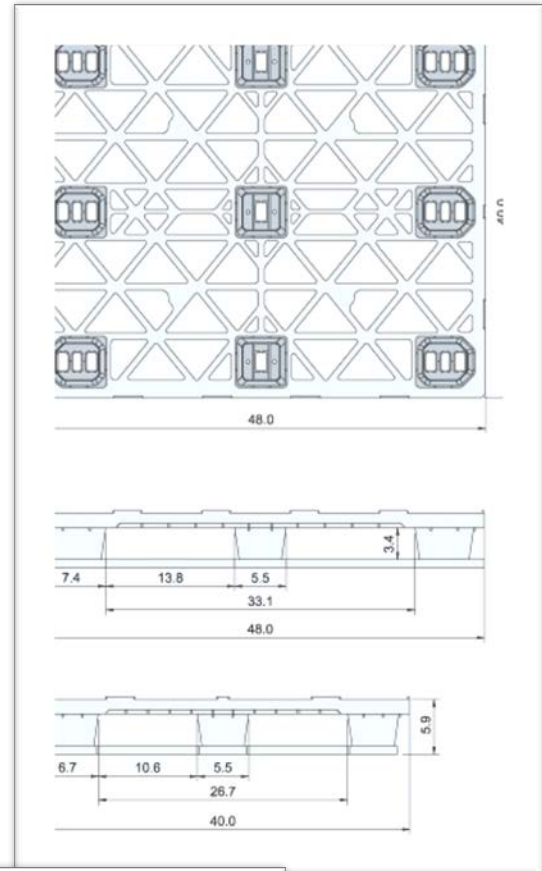

Kiva Container Corp. A California Certified Small Business, Woman Owned..

*Guideline values are based both on experience and parts of test ISO 8611, which tests with evenly distributed loads at room temperature (68°F / 20°C). Varying data may result from different conditions of usage. Your specific requirements can be identified upon request