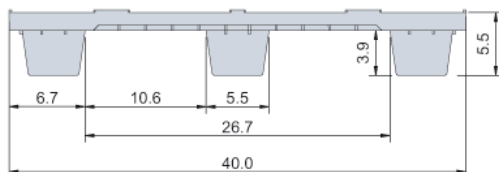

Kiva Container Corp. A California Certified Small Business, Woman Owned..

*Guideline values are based both on experience and parts of test ISO 8611, which tests with evenly distributed loads at room temperature (68°F / 20°C). Varying data may result from different conditions of usage. Your specific requirements can be identified upon request