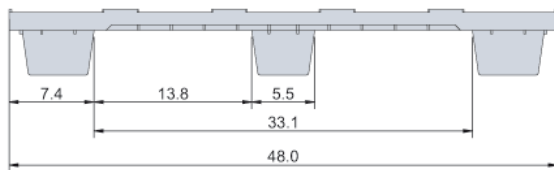

Kiva Container Corp. A California Certified Small Business, Woman Owned..

*Guideline values are based both on experience and parts of test ISO 8611, which tests with evenly distributed loads at room temperature (68°F / 20°C). Varying data may result from different conditions of usage. Your specific requirements can be identified upon request