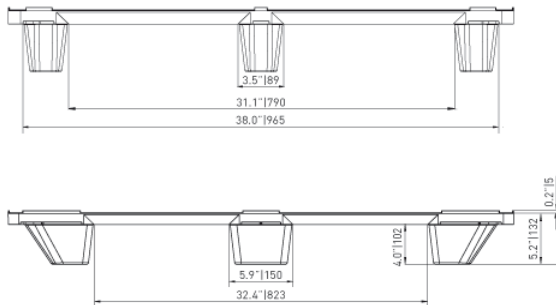

Quality Affordable Plastic Pallets

- Pallet Weight: 12 pounds
- Max Dynamic Load: 2,200 pounds*
- Max Static Load: 3,500 pounds*
- 48 x 40 x 5.2 (OD)
- 4-Way forklift entry
- Resistant to infestation
- ISPM15 Exempt
- Made of recycled plastic
- Nestable feature saves valuable space!

In stock and ready to ship now!

Order the PLT.4048.ELXPT today...
...receive them tomorrow.