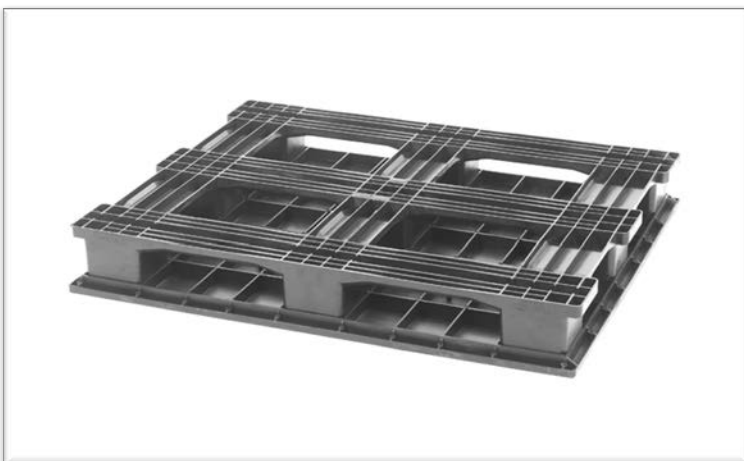

2700 E. Regal Park Drive Anaheim, CA 92806

Web Address – www.KivaContainer.com

P [714] 630-3850 - F [714] 630-3857

sales@kivacc.com

Heavy Duty Pallets Closed Deck

- Pallet Weight: 44 pounds
- Max Dynamic Load: 4,400 pounds*
- Max Static Load: 14,100 pounds*
- Max Racking Load: 2,200 pounds*
- 48 x 40 x 5.7 (OD)
- 4-Way forklift entry
- Resistant to infestation
- ISPM15 Exempt
- Made of recycled plastic
- Picture frame for strength

In stock and ready to ship now!

Order the PLT.4048.HD_CD today...
...receive them tomorrow..

Kiva Container Corp. A California Certified Small Business, Woman Owned..

*Guideline values are based both on experience and parts of test ISO 8611, which tests with evenly distributed loads at room temperature (68°F / 20°C). Varying data may result from different conditions of usage. Your specific requirements can be identified upon request