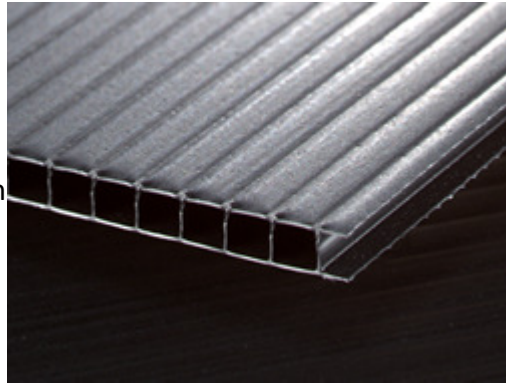

A California Certified, Woman Owned, Small Business...

Conductive PP Plastic

Conductive Polypropylene Sheet

COROPLAST now offers CORO-GARD™ conductive polypropylene profile sheet. CORO-GARD™ sheet is specifically made for the packaging and transportation of sensitive electronic devices that need to be protected from electrostatic damage, (ESD).

CORO-GARD™ is produced to meet the guidelines of the Electronics Industries Association, (EIA), standard IS-5-A, and meets the criteria for MIL-P-83668 (USAF) for physical properties of corrugated plastic sheet, and also meets standard DOD-HDBK-263 for material conductivity and decay time.

PRODUCT DETAIL

Resin Type:	Polypropylene
Board Weight	450 to 2000 grams
Thickness	2mm to 10mm
Color	Black
ESD Protection	Permanent
Surface Resistivity	10-3 to 10-5

CORO-GARD™ is:

- Lightweight
- Reusable
- Chemical Resistant
- Moisture Proof
- Strong and Durable
- Easy to Fabricate